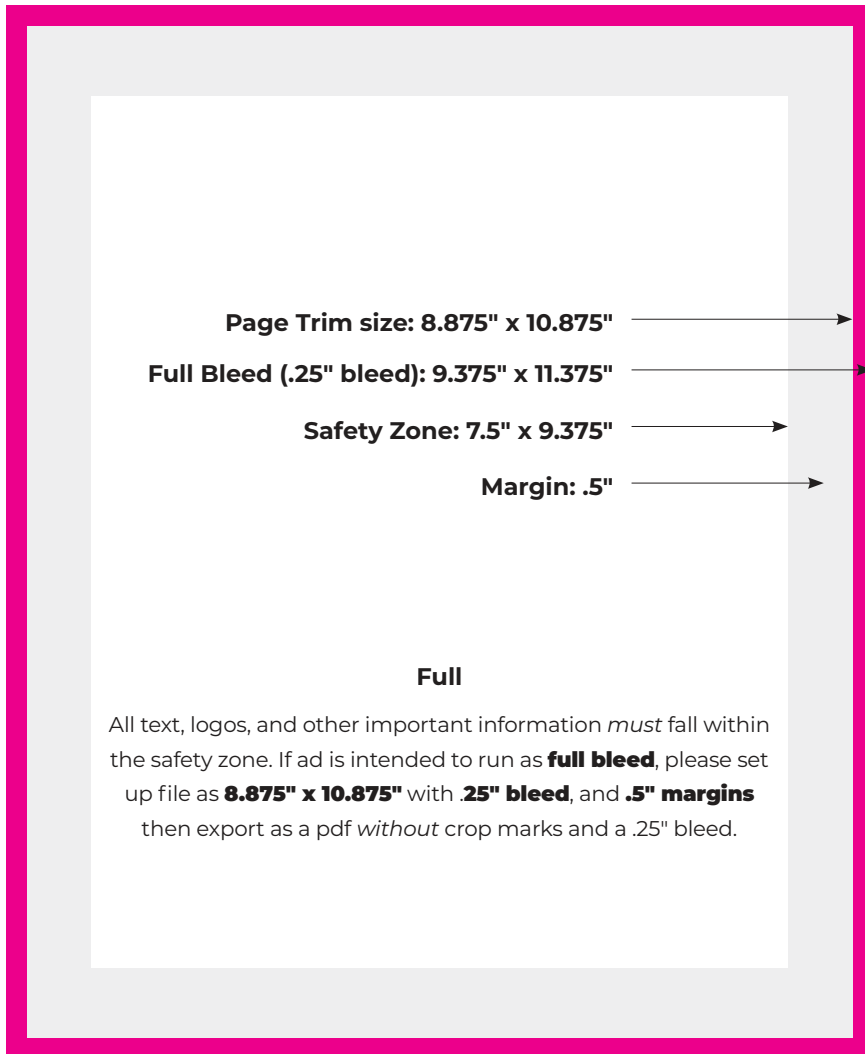

# 2024 Print Specs

**\*Important Note:** For full page ads, please *DO NOT* send files with printer's marks (including crop marks); however *DO* include the .25" bleed. All fractionals must be *exact size* (no bleed; no printer's marks). Files must be emailed as 300 dpi, CMYK, high resolution .jpeg or .pdf to [mallory@culturecheesemag.com](mailto:mallory@culturecheesemag.com).

# 2024 Print Specs